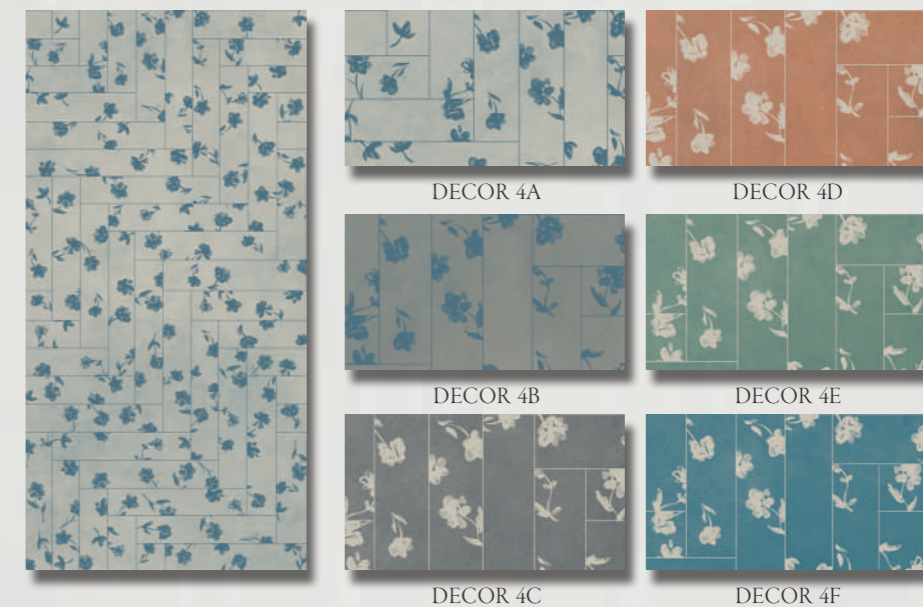

Flowers

DECOR è una collezione di piastrelle in grés porcellanato rettificato, adatta per un utilizzo a rivestimento, nel formato 60x120 cm, spessore 9,5mm. Realizzate con nuova tecnologia di stampa digitale a freddo. Circles e Flowers, realizzate in collaborazione con il designer Robert Dawson, sono declinate in 6 varianti colore ciascuna, che si accostano perfettamente alle tinte unite di "Color". La collezione viene impreziosita da un effetto rilievo delle texture decorative.

DECOR is a rectified porcelain stoneware collection for wall, available in 60x120 cm (24"x48"), thickness 9,5 mm (3/8"). Made with a new digital printing technology. Circles and Flowers, made in collaboration with designer Robert Dawson, declined in 6 color variants, which perfectly match the nuances of "Color". The collection is enriched by a relief effect of decorative textures.