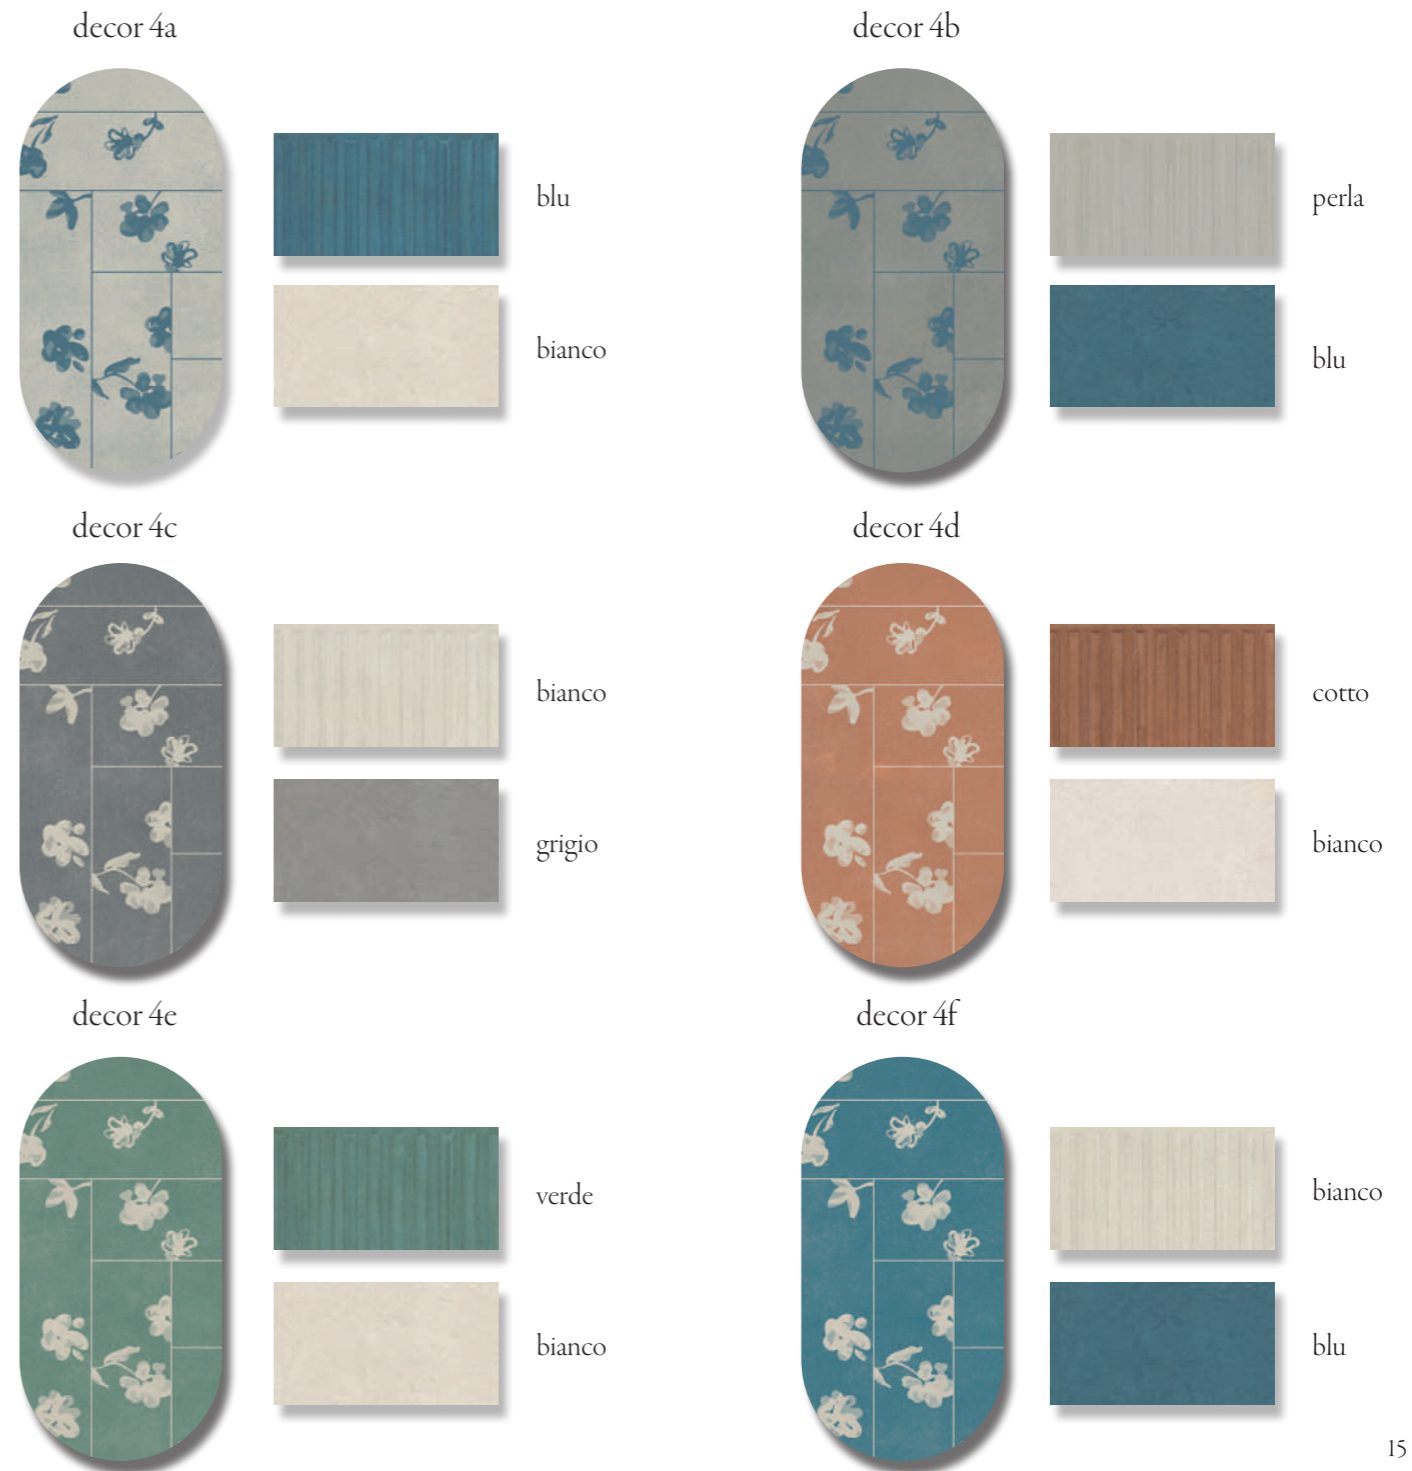

MATCHINGS

abbinamenti consigliati
suggested matchings

Brush - Precious

Circles by *Robert Dawson*

Flowers by *Robert Dawson*

color
+
stick

COLOR3-GRIGIO

STICK 1-BIANCO