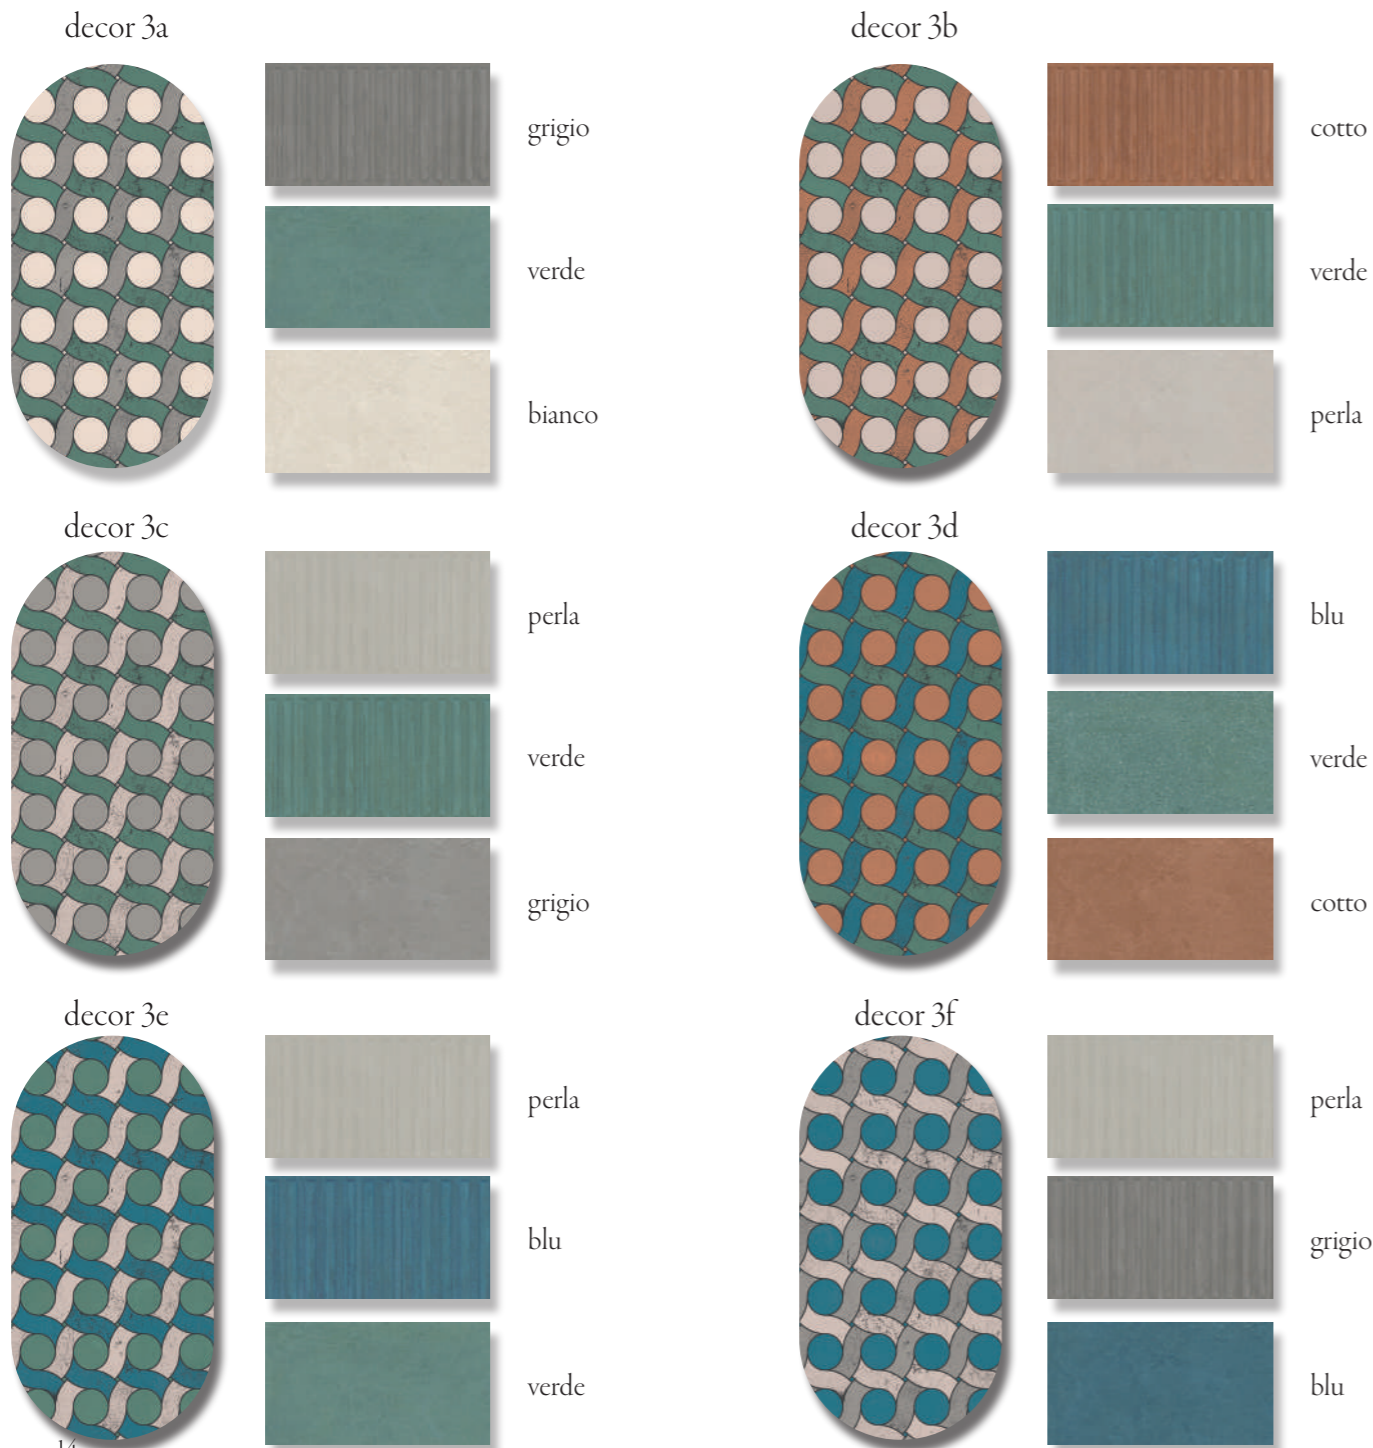

Circles by *Robert Dawson*